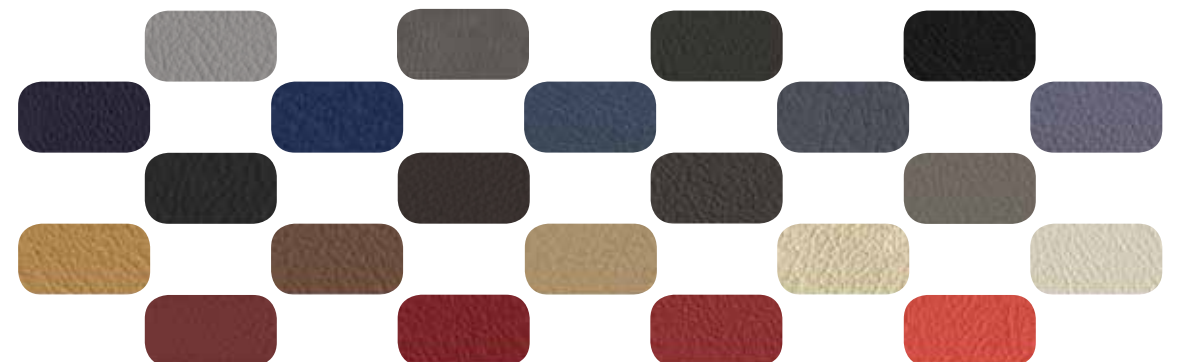

COLOR OPTIONS

Beyond the sampling below, discover the full range of available Katzkin colors at your FIAT Studio.